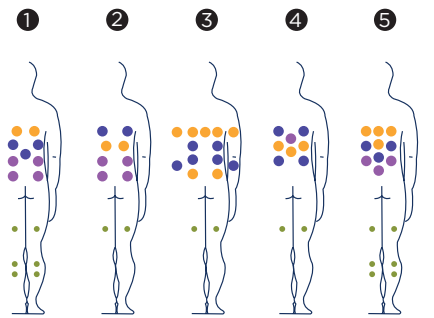

ESSENCE

The Spa Essence is the result of years of research and development (R&D) with the mission to improve the user experience through design and technology. It is a reasonably-sized 5-person hot tub that makes the most of its space and provides a complete and versatile wellness experience.

Positions: 5 (3 / 2)

Measures: 216 x 216 x 90