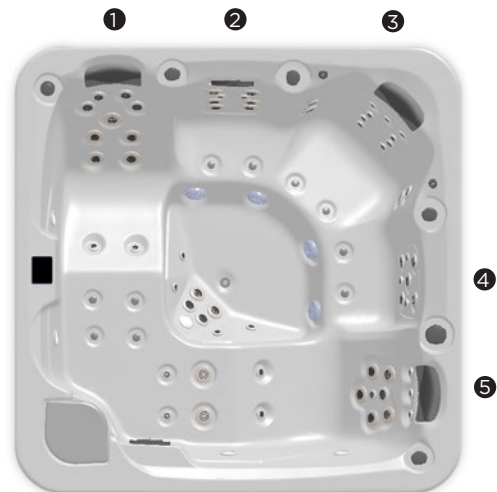

## ESSENCE

The Spa Essence is the result of years of research and development (R&D) with the mission to improve the user experience through design and technology. It is a reasonably-sized 5-person hot tub that makes the most of its space and provides a complete and versatile wellness experience.

**Positions:** 5 (3  / 2 )

**Measures:** 216 x 216 x 90

Optional:

**Technical specifications**

ref: 70515

Measures ( ±2cm)	216 x 216 x 90
Positions (seats/loungers)	5 (3 / 2)
Water capacity (l)	930
Weight (empty / full) (kg)	327 / 1.257

**Positions:** 5 (3  / 2 )

**Dimensions:** 216 x 216 x 90

Option:

**Caractéristiques techniques**

ref: 70515

Dimensions ( ±2cm)	216 x 216 x 90
Positions (assises / allongées)	5 (3 / 2)
Volume Eau (l)	930
Poids (vide / plein) (kg)	327 / 1.257

**Positionen:** 5 (3  / 2 )

**Dimensionen:** 216 x 216 x 90

Option:

**Ausstattung**

ref: 70515

Abmasse ( ±2cm)	216 x 216 x 90
Positionen (sitze/ liege)	5 (3 / 2)
Volumen (l)	930
Gewicht (leer/befüllt) (kg)	327 / 1.257