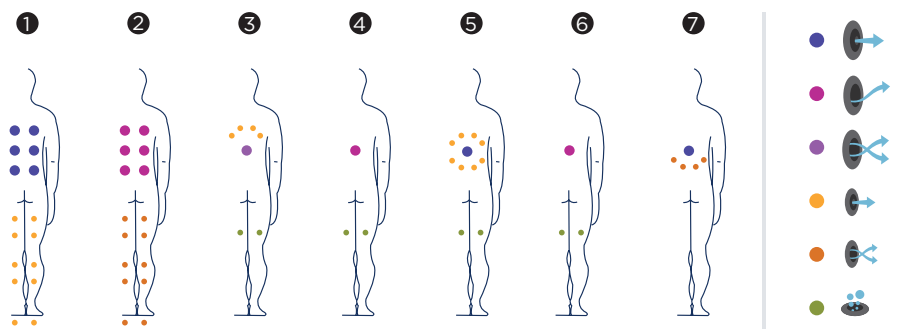

IZARO

Izaro is a seven-seater spa designed for use by large groups in commercial establishments. It will give any wellness area a feeling of luxury and a relaxing atmosphere.

Izaro is the most fully equipped and luxurious spa in the commercial range.

Positions: 7 (5 / 2)

Measures: 460 x 280