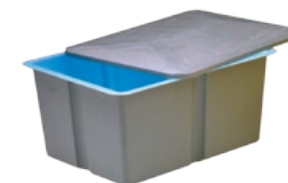

RECOMMENDED EXTERNAL EQUIPMENT	
Balance tank	2.000 l
Compact kit	Kit Iزارo

Shell finishes

Acrylic colors

44 White

46 Blue Marble

Accessories

Tank

Kit Iزارo - 43639