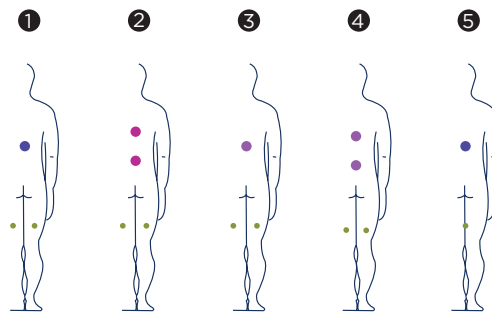

HAWAI / HYDRA

The Hawai and Hydra spas are in their own league as the largest in the range of commercial spas (3.8 metres long) with a capacity for 10 users. By definition, their octagonal shape and smooth lines make them an excellent choice for top-of-the-range facilities.

Hawai

Positions: 11
Measures: 380 x 250
Acabado en Mosaic

Hydra

Positions: 10
Measures: 380 x 250
Acabado en acrílico