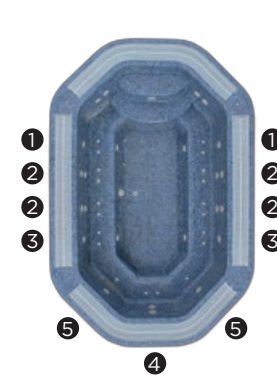

HAWAI / HYDRA

The Hawai and Hydra spas are in their own league as the largest in the range of commercial spas (3.8 metres long) with a capacity for 10 users. By definition, their octagonal shape and smooth lines make them an excellent choice for top-of-the-range facilities.

Hawai

Positions: 11 
Measures: 380 x 250
 Acabado en Mosaic

Hydra

Positions: 10 
Measures: 380 x 250
 Acabado en acrílico

ref: 56537

ref: 43598

Technical specifications

Measures (±2cm)	380 x 250	
Positions (seats/loungers)	11 (11 /-)	10 (10 /-)
Water capacity (l)	2.490	
Weight (empty / full) (kg)	613 / 3.103	373 / 2.863