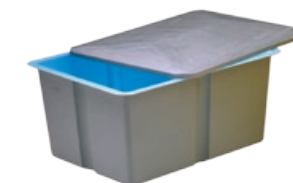

Tank

Kit 75 2M - 16412

Rail for getting in and out
of in-ground spas

According to our policy of constant evolution, we reserve the right to modify the specifications in part or in whole without forewarning.