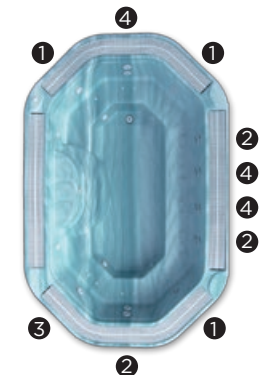

HAWAI / HYDRA

The Hawai and Hydra spas are in their own league as the largest in the range of commercial spas (3.8 metres long) with a capacity for 10 users. By definition, their octagonal shape and smooth lines make them an excellent choice for top-of-the-range facilities.

Hawai

Positions: 11
Measures: 380 x 250
Acabado en Mosaic

Hydra

Positions: 10
Measures: 380 x 250
Acabado en acrílico