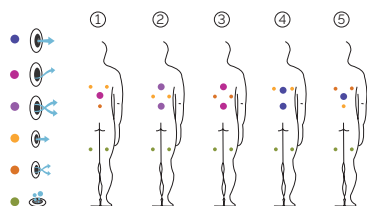

Sundown

The virtuous circle of wellness.

AQUALIFE LINE

CODE 52163
Ideal for 5 people
5 positions
5 seats
Measures: ø 205 x 90 cm
Water capacity (l): 680 liters
Weight: Empty 260 kg / Full 920 kg
7 colors
5 massages