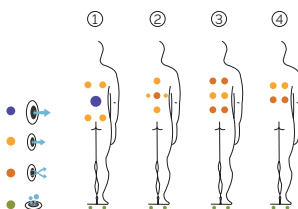

Suite

Intimate and seductive.

CODE 71768

Ideal for 2 people

4 positions

4 seats

Measures: 203 x 150 x 72 cm

Water capacity (l): 520 liters

Weight: Empty 195 kg / Full 715 kg

1 colors

4 massages

EXCLUSIVE LINE

EN

AQUAVIA SPA

TECHNICAL SPECIFICATIONS

FEATURES	
Total massage points	28
Massage Jets	20
Air Nozzles	8
Headrests	2
Touch Panel	Standard
Ultraviolet Treatment UV	Standard
Metal structure	Standard
ABS base	Standard
Energy Saving Cover	Standard
EcoSpa	Standard
Nordic Insulation System	Optional
FINISHES	
Colour Sense	4 LED
Pure Line Lighting	Optional
Surround Bluetooth Audio	Optional
Jets / Boquillas Inoxidable	Standard
Aromatherapy	Standard
Barra Acero Inoxidable	Optional
Wifi Spa Control	Optional
Without cabinet	Optional
MESSAGE PUMPS	
Water massage	1800 W / 2,5 CV
Relax Impact Pump	1150 W
FILTRATION AND HEATING	
Recirculation pump	200 W
Water heater	3.000 W
Type of filter	Cartridge
POWER SUPPLY	
Power requirement to 230 V (LOW/AMP)	3.400 W / 14,6 A
Voltage	230 V / 400 V III

SHELL FINISHES (ACRYLIC COLORS)

White

FURNITURE FINISHES (OUTDOOR CABINET)

Graphite

Walnut Woodermax

Thunder Woodermax

Butterfly Woodermax

FEATURES

OPTIONAL FEATURES

According to our policy of constant evolution, we reserve the right to modify the specifications in part or in whole without forewarning.