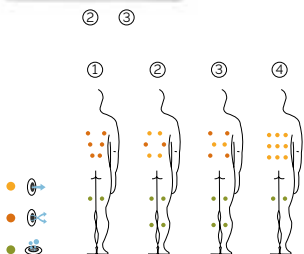

Ideal for 4 people

4 positions

4 seats

Measures: 198 x 198 x 76 cm

Water capacity (l): 975 liters

Weight: Empty 220 kg / Full 1.195 kg

1 colors

4 massages