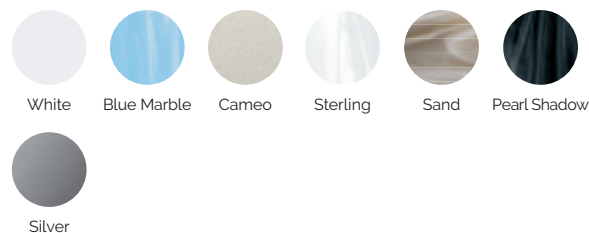

ACRYLFARBEN

LEISTUNGEN

BUILT-IN LINE

DE

AQUAVIA SPA

AUSSTATTUNG

LEISTUNGEN	
Massagepunkte gesamt	44
Massagedüsen	32
Luftdüsen	12
Wasserfälle	Nicht verfügbar
Wasserquellen	Nicht verfügbar
Düsen Edelstahl	Serienausstattung
Kopfstützen	3
Touch Panel	Serienausstattung
Metallrahmen	Serienausstattung
Farbtherapie LED-Strahler	1 LED
Thermoabdeckung	Option
EcoSpa	Nicht verfügbar
EMPFOHLENES EXTERNES GERÄT	
Empfohlenes Technikpaket	Kit Digital
AUSSTATTUNG	
Filtertyp	Ø 500
Zirkulationspumpe	0,6 kW
Massagepumpe	1,8 kW
Gebläse	0,9 kW
Elektrowärmetauscher	3 kW
Ozonanlage	Option
INSTALLATION	
Leistung Option niedrige Stromstärke(LA) (W)	3.600 W
Leistung Option niedrige Stromstärke(LA) (A)	15,7 A
Stromspannung	230 / 400 V III

Im Rahmen unserer Bemühungen um ständige Verbesserungen behalten wir uns das Recht vor, ohne weitere Bekanntmachungen Änderungen an der Konstruktion und den technischen Daten vorzunehmen.