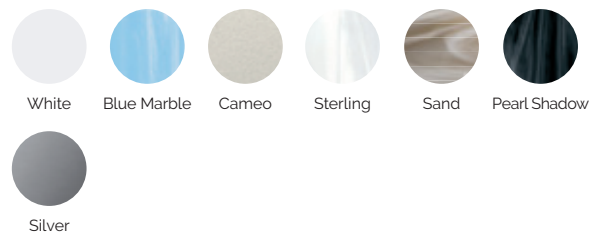

ACABADOS CASCO (COLORES ACRÍLICO)

PRESTACIONES

CARACTERÍSTICAS TÉCNICAS

PRESTACIONES	
Total puntos de masaje	44
Jets masaje agua	32
Boquillas masaje aire	12
Cascadas	No disponible
Fuentes de agua	No disponible
Jets / Boquillas inoxidable	Estándar
Reposacabezas	3
Touch Panel	Estándar
Estructura metálica	Estándar
Cromoterapia Foco LED	1 LED
Cubierta isotérmica	Opcional
EcoSpa	No disponible
EQUIPO EXTERNO RECOMENDADO	
Kit Compacto	Kit Digital
EQUIPAMIENTO	
Filtro	Ø 500
Bomba Filtración	0,6 KW
Bombas Masaje	1,8 KW
Bomba Soplante	0,9 KW
Calefacción	3 KW
Ozonizador	Opcional
INSTALACIÓN	
Potencia requerida (LA) (W)	3.600 W
Potencia requerida (LA) (A)	15,7 A
Voltaje	230 / 400 V III

Como parte de nuestra política de mejoramiento continuo, nos reservamos el derecho de modificar el diseño y/o especificaciones sin previo aviso.