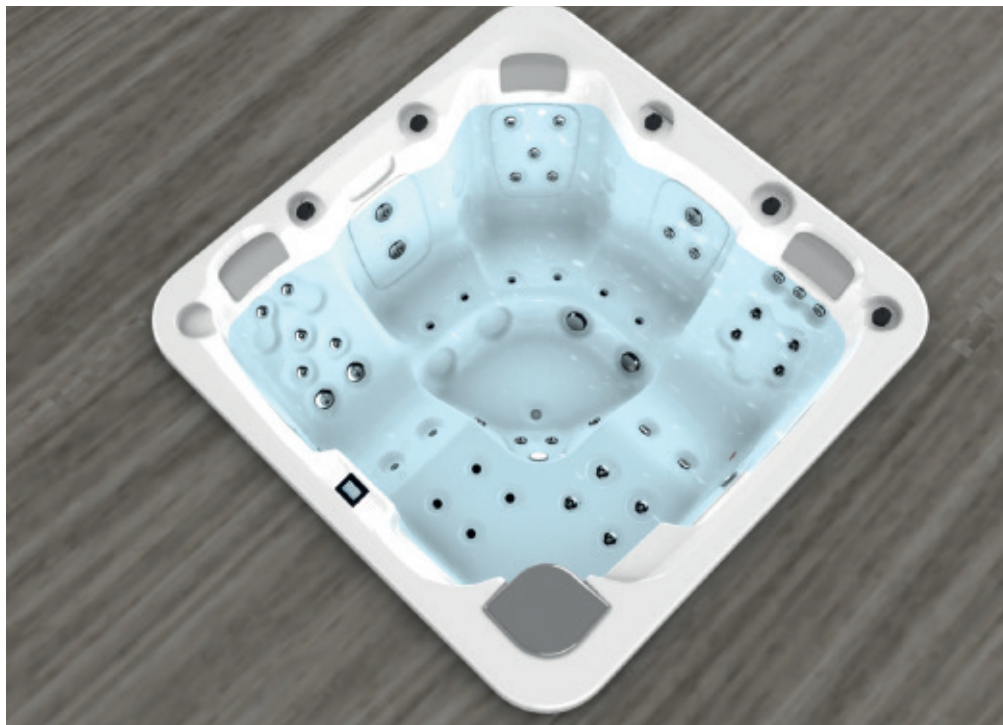

CÓDIGO 78769

Ideal for 5 people

5 positions

2 lounger

3 seats

Measures: 216 x 216 x 90 cm

Water capacity (l): 980 litros

Weight: Empty 330 kg / Full 1.310 kg

7 colors

5 massages

SHELL FINISHES (ACRYLIC COLORS)

FEATURES

TECHNICAL SPECIFICATIONS

FEATURES	
Total massage points	44
Massage Jets	32
Air Nozzles	12
Waterfall	Not available
Water fountains	Not available
Jets / Stainless Steel Nozzles	Standard
Headrests	3
Touch Panel	Standard
Metal structure	Standard
Chromotherapy LED spotlight	1 LED
Isolating cover	Optional
EcoSpa	Not available