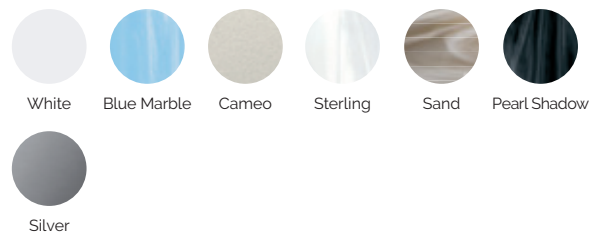

7 colors

5 massages

SHELL FINISHES (ACRYLIC COLORS)

FEATURES

TECHNICAL SPECIFICATIONS

FEATURES	
Total massage points	44
Massage Jets	32
Air Nozzles	12
Waterfall	Not available
Water fountains	Not available
Jets / Stainless Steel Nozzles	Standard
Headrests	3
Touch Panel	Standard
Metal structure	Standard
Chromotherapy LED spotlight	1 LED
Isolating cover	Optional
EcoSpa	Not available