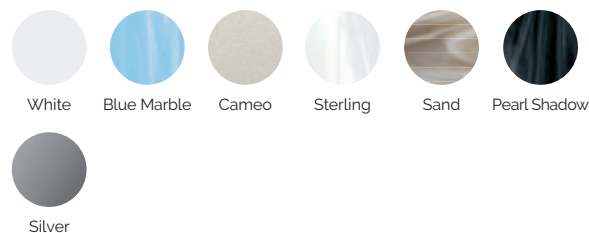

COLORI SUPERFICIE ACRILICA

PRESTAZIONI

BUILT-IN LINE

IT

AQUAVIA SPA

CARATTERISTICHE TECNICHE

PRESTAZIONI	
Totale punti di massaggio	44
Getti di massaggio	32
Bocchette di aria	12
Cascate d'acqua	Non disponibile
Fontane d'acqua	Non disponibile
Jets / Bocchette Inossidabile	Equipaggiamento di serie
Poggiatesta	3
Touch Panel	Equipaggiamento di serie
Struttura metallica	Equipaggiamento di serie
Cromoterapia luce LED	1 LED
Copertura isotermica	Opzionale
EcoSpa	Non disponibile
EQUIPAGGIAMENTO ESTERNO RACCOMANDATO	
Kit compatto	Kit Digital
EQUIPAGGIAMENTO	
Filtro	Ø 500
Pompa di filtraggio	0,6 KW
Pompe per massaggio	1,8 KW
Pompa di mandata	0,9 KW
Riscaldamento	3 KW
Ozonizzatore	Opzionale
INSTALLAZIONE	
Potenza necessaria (LA) (W)	3.600 W
Potenza necessaria (LA) (A)	15,7 A
Tensione	230 / 400 V III

Come parte della nostra politica di miglioramento continuo, ci riserviamo il diritto di modificare il design e/o le specifiche tecniche senza preavviso.