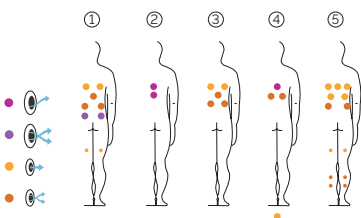

Menorca

Le spa romantique.

CODE 78769

Idéal pour 5 personnes

5 positions

2 allongée

3 assises

Dimensions: 216 x 216 x 90 cm

Volume Eau: 980 litres

Poids: Vide 330 kg / Plein 1.310 kg

7 couleurs

5 massages