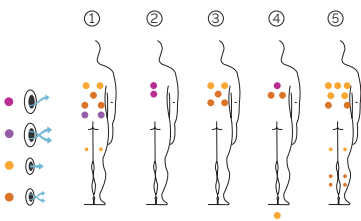

7 colors

5 massages

SHELL FINISHES (ACRYLIC COLORS)

FEATURES

TECHNICAL SPECIFICATIONS

FEATURES	
Total massage points	44
Massage Jets	32
Air Nozzles	12
Waterfall	Not available
Water fountains	Not available
Jets / Stainless Steel Nozzles	Standard
Headrests	3
Touch Panel	Standard
Metal structure	Standard
Chromotherapy LED spotlight	1 LED
Isolating cover	Optional
EcoSpa	Not available