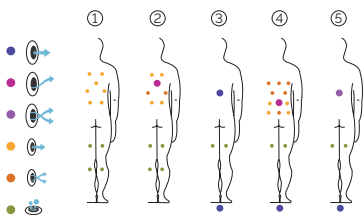

Cube Ergo

An ergonomic gem.

CODE 67100

Ideal for 4 people

5 positions

2 loungers

3 seats

Measures: 231 x 231 x 78 cm

Water capacity (l): 975 liters

Weight: Empty 450 kg / Full 1.425 kg

6 colors

5 massages