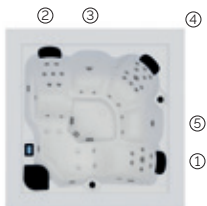

Cube Ergo

An ergonomic gem.

CODE 67100

Ideal for 4 people

5 positions

2 loungers

3 seats

Measures: 231 x 231 x 78 cm

Water capacity (l): 975 liters

Weight: Empty 450 kg / Full 1.425 kg

6 colors

5 massages