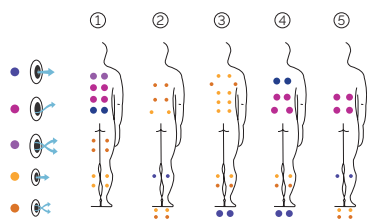

Aqualife 7

Un spa spacieux et fonctionnel.

CODE 62318

Idéal pour 5 personnes

5 positions

1 allongée

4 assises

Dimensions: 216 x 216 x 90 cm

Volume Eau: 1180 litres

Poids: Vide 306 kg / Plein 1.486 kg

7 couleurs

5 massages