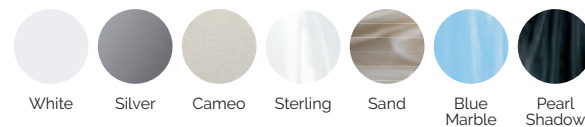

ACRYLFARBEN