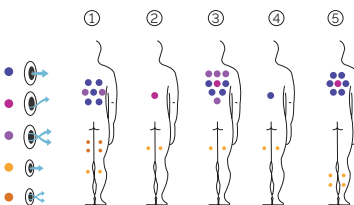

Aqualife 5

Open the door to this versatile hot tub.

AQUALIFE LINE

TECHNICAL SPECIFICATIONS

CODE 69124
Ideal for 5 people
5 positions
2 loungers
3 seats
Measures: 198 × 198 × 74 cm
Water capacity (l): 935 liters
Weight: Empty 246 kg / Full 1.181 kg
7 colors
5 massages

FEATURES	
Total massage points	42
Massage Jets	28
Air Nozzles	14
Waterfall	Not available
Headrests	3
Digital Control Panel	Standard
Clear Water System	Standard
Metal structure	Standard
ABS base	Standard
Energy Saving Cover	Standard
EcoSpa	Optional
Nordic Insulation System	Optional

FINISHES	
2 LED spotlights	Optional
1 LED spotlight	Included
Bluetooth Audio	Optional
Stainless Steel Nozzles	Standard
*Programmable Wi-Fi Touch Panel	Optional
Without cabinet	Optional

MESSAGE PUMPS	
Water massage	1.800 W / 2,5 CV
Relax Impact Pump	400 W

FILTRATION AND HEATING	
Recirculation pump	200 W
Water heater	3.000 W
Type of filter	Cartridge

POWER SUPPLY	
Power requirement to 230 V (LOW/AMP)	3.400 W / 14,6 A
Voltage	230 V / 400 V III

SHELL FINISHES (ACRYLIC COLORS)

FURNITURE FINISHES (OUTDOOR CABINET)

FEATURES

OPTIONAL FEATURES

"To integrate the Programmable Wi-Fi Touch Panel, the hot tub must incorporate the Nordic Insulation System or EcoSpa and include the option 2 LED spotlights."

According to our policy of constant evolution, we reserve the right to modify the specifications in part or in whole without forewarning.