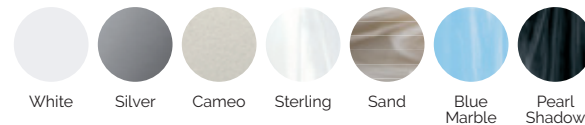

### SHELL FINISHES (ACRYLIC COLORS)