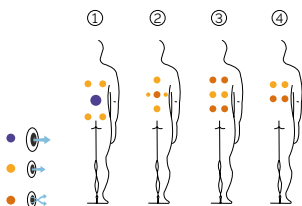

4 positions

4 seats

Measures: 203 x 150 x 72 cm

Water capacity (l): 520 liters

Weight: Empty 257 kg / Full 777 kg

1 colors

4 massages

SHELL FINISHES (ACRYLIC COLORS)