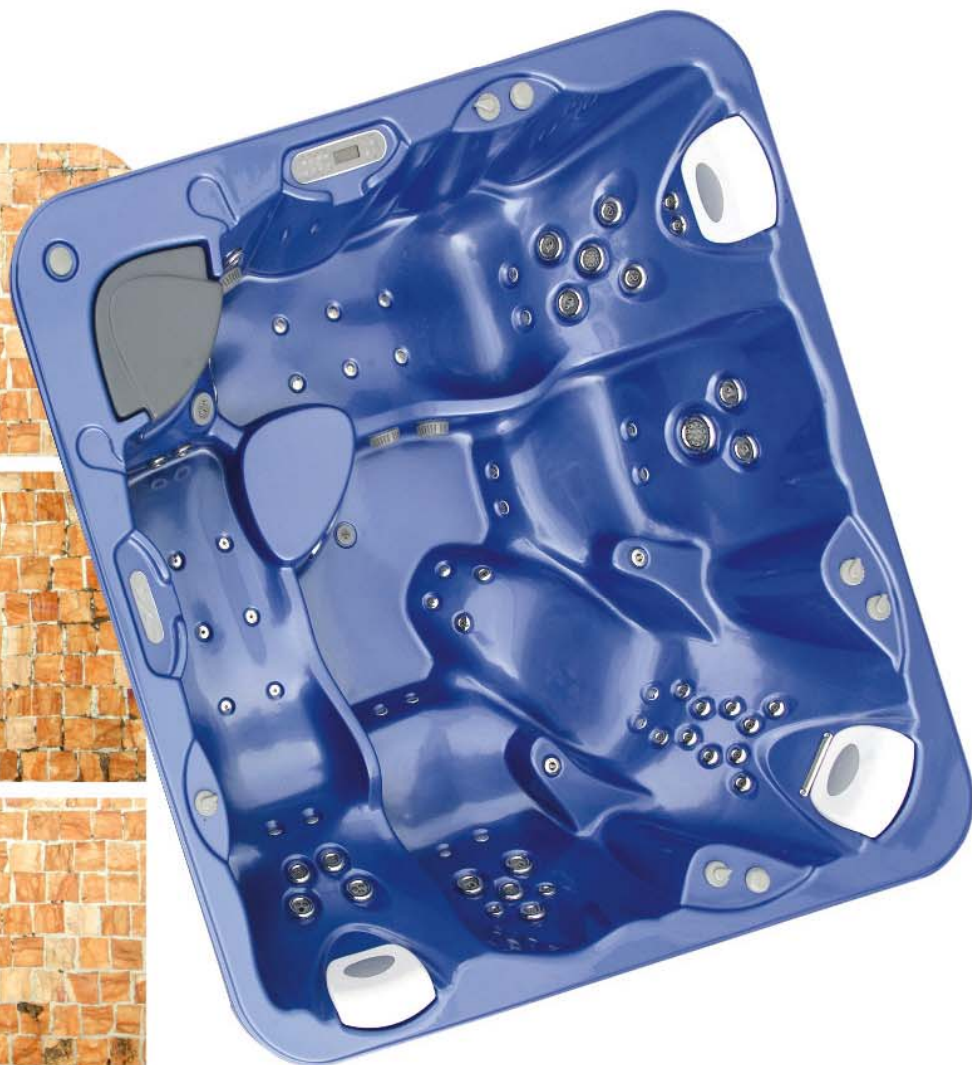

EVOLUTION RANGE AQUA 8

With unsurpassed comfort for each seat, including his and her loungers, this spa easily seats 6 people with a deep penetrating jet therapy for each seat. Our custom molded loungers are specially designed for taller people so you can truly relax and unwind at the end of each day.

AQUA VIA
S P A

EVOLUTION RANGE

AQUA 8

General Specifications	500	900
Dimensions	233 x 233 x 91 (± 1cm)	
Positions (seats / lounges)	5 (3/2)	
Power Requirements (Low Amp option / High Amp option)	230 V (6.455 W / 8.455W) (23,7 A / 36,7 A)	230 V (7.458 W /10.458W + 120W CD) (32,4 A / 45,5 A)
Water Capacity	1.610 l.	
Weigth Empty - Full	400 Kg - 2.010 Kg	

Features	500	900
Total number of jets	38	50
Air Nozzles	16	24
Digital Control	Standard (ML700)	Luxe (ML900) + Auxiliar (AX30)
Light	15 W	2 x 2,5 W
Silent air ventury controls	5	5
Pressure Cartridge Filter	1	1
Waterfall	-	1
Skimmer	Yes	Yes
Massage Pumps	2 x 2 CV	3 x 2 CV
Air Blower	1200W	1.200 W
Filtration Pump	240 W	240 W
Standard heater power	3 kW	3 kW
Flow control valve	-	-
Acrylic Shell	Yes	Yes
Strength resistant metal structure +ABS sub frame	Yes	Yes
External drain valve	Yes	Yes